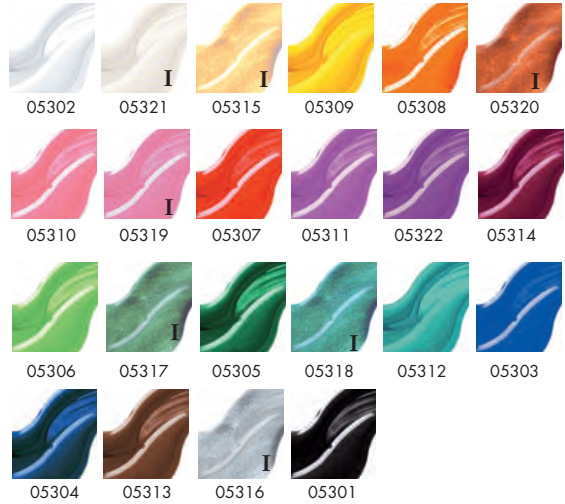

AQUARELLE Face & Body Liquid Color

AQUARELLE
Fluide Coloré Visage & Corps

10ml

I = Iridescent/Irisé

Other - Autre / Glitters - Paillettes / Strass - Strass / Powders - Poudres / Gels - Gels / Flash Colors
-Fards / Colored Fluids - Fluides Colorés

COTTON STRING UNDERWEAR For Body Painting

76020

STRING COTON
Pour Body Painting